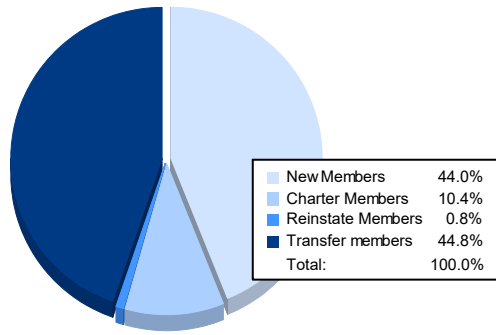

Year	New Clubs	Dropped Clubs	Gain/ Loss Clubs	New Members	Charter Members	Reinstate Members	Transfer Members	Total Member Added	Total Members Dropped	Gain/ Loss Members
2016-2017	0	1	-1	103	4	1	6	114	244	-130
2017-2018	0	1	-1	101	2	1	5	109	290	-181
2018-2019	0	5	-5	98	2	2	9	111	206	-95
2019-2020	0	1	-1	113	2	1	32	148	172	-24
2020-2021	0	5	-5	55	13	1	56	125	263	-138
<b>Average</b>	<b>0</b>	<b>3</b>	<b>-3</b>	<b>94</b>	<b>5</b>	<b>1</b>	<b>22</b>	<b>121</b>	<b>235</b>	<b>-114</b>

### Membership Composition June 2021 Cumulative

### Gender Composition June 2021 Cumulative