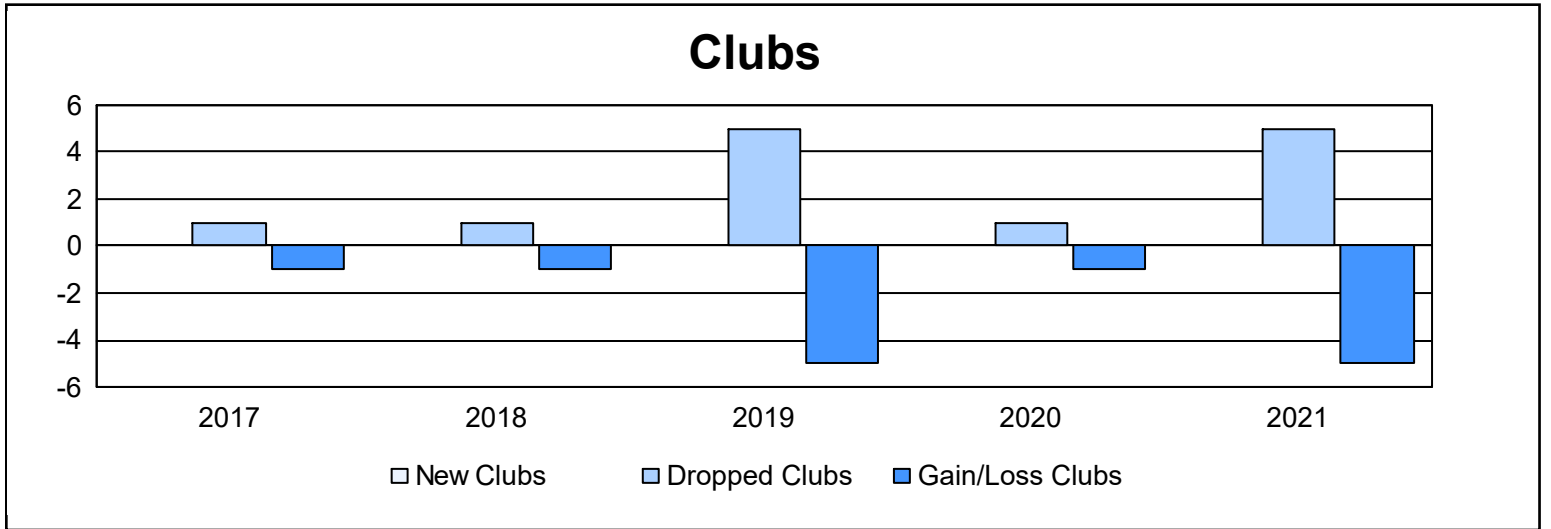

Year	New Clubs	Dropped Clubs	Gain/ Loss Clubs	New Members	Charter Members	Reinstate Members	Transfer Members	Total Member Added	Total Members Dropped	Gain/ Loss Members
2016-2017	0	1	-1	103	4	1	6	114	244	-130
2017-2018	0	1	-1	101	2	1	5	109	290	-181
2018-2019	0	5	-5	98	2	2	9	111	206	-95
2019-2020	0	1	-1	113	2	1	32	148	172	-24
2020-2021	0	5	-5	55	13	1	56	125	263	-138
<b>Average</b>	<b>0</b>	<b>3</b>	<b>-3</b>	<b>94</b>	<b>5</b>	<b>1</b>	<b>22</b>	<b>121</b>	<b>235</b>	<b>-114</b>

### Membership Composition June 2021 Cumulative