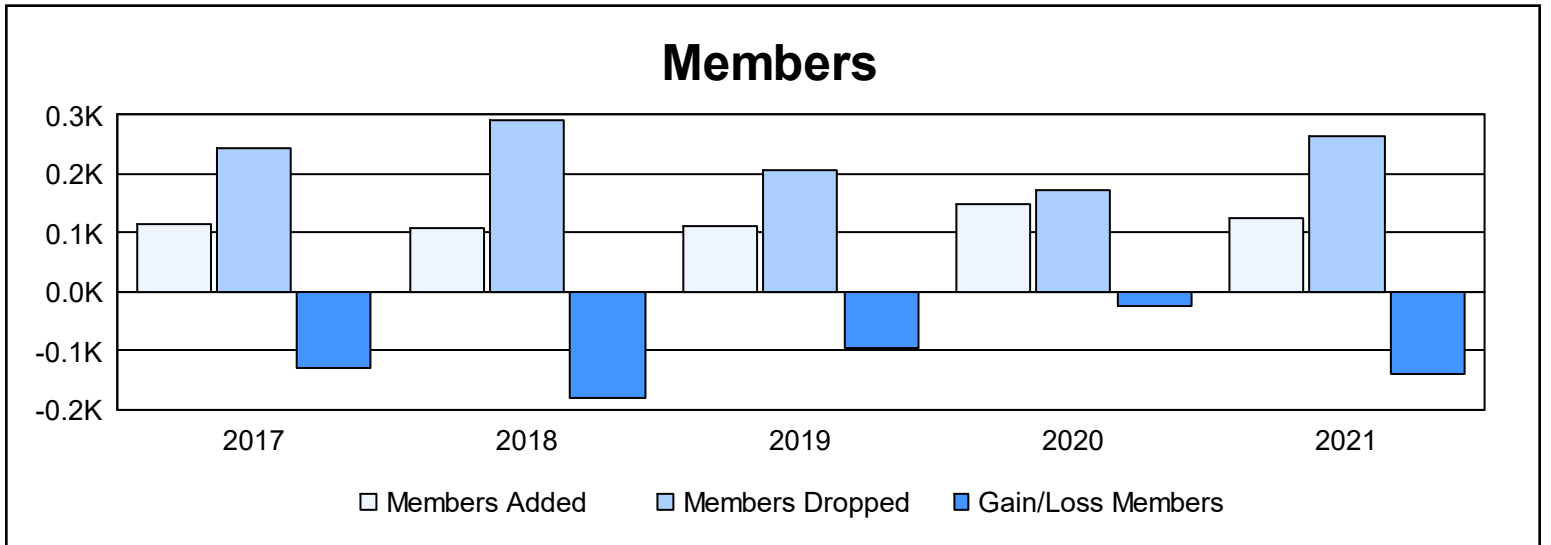

Year	New Clubs	Dropped Clubs	Gain/ Loss Clubs	New Members	Charter Members	Reinstate Members	Transfer Members	Total Member Added	Total Members Dropped	Gain/ Loss Members
2016-2017	0	1	-1	103	4	1	6	114	244	-130
2017-2018	0	1	-1	101	2	1	5	109	290	-181
2018-2019	0	5	-5	98	2	2	9	111	206	-95
2019-2020	0	1	-1	113	2	1	32	148	172	-24
2020-2021	0	5	-5	55	13	1	56	125	263	-138
<b>Average</b>	<b>0</b>	<b>3</b>	<b>-3</b>	<b>94</b>	<b>5</b>	<b>1</b>	<b>22</b>	<b>121</b>	<b>235</b>	<b>-114</b>

### Membership Composition June 2021 Cumulative